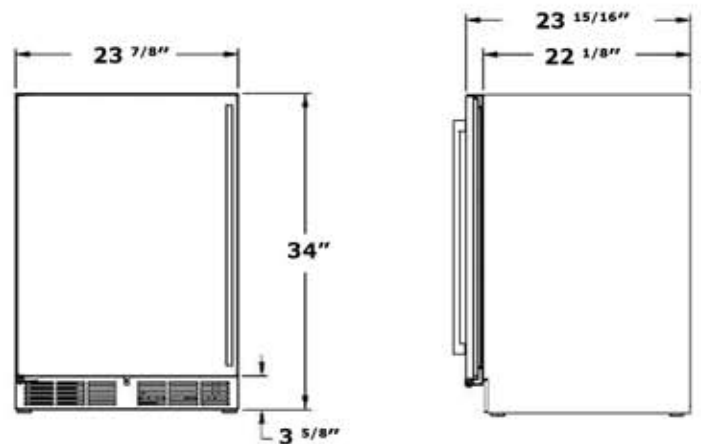

Single Tap Kit: HKEG-1

Will hold one (1) 1/4 Barrel or two (2) 1/6 Barrels.

### Finished Rough Opening Requirements

- Height: 34-1/2"
- Depth: 24"
- Width: 24"