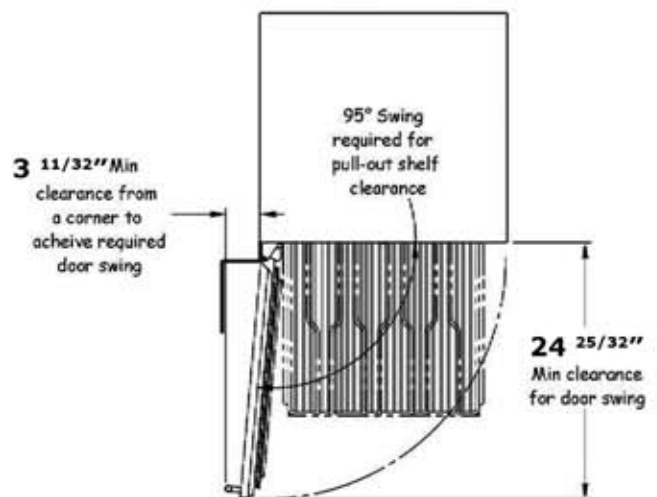

Single Tap Kit: HKEG-1

Will hold one (1) 1/4 Barrel or two (2) 1/6 Barrels.

## FEATURES

- Designed with fully integrated depth to allow flush fit with surrounding cabinetry
- Zero-clearance hinging allows for abutment with surrounding cabinetry
- 770 Btu commercial grade compressor
- Front-vented, forced air refrigeration system.
- Commercial grade stainless steel interior
- Maintenance free automatic cycle defrost.
- Quiet performance allows unit to be used in any room in a residence or office
- Full-extension pullout shelving makes finding items and restocking your refrigerator easy.
- Full-extension pullout shelves are adjustable
- Stainless steel ball bearing glides provide smooth movement of shelves
- Refrigerator rated for both food and beverage storage
- Refrigerator temperature 33 – 39 degrees F

### Finished Rough Opening Requirements

- Height: 34-1/2"
- Depth: 24"
- Width: 24"